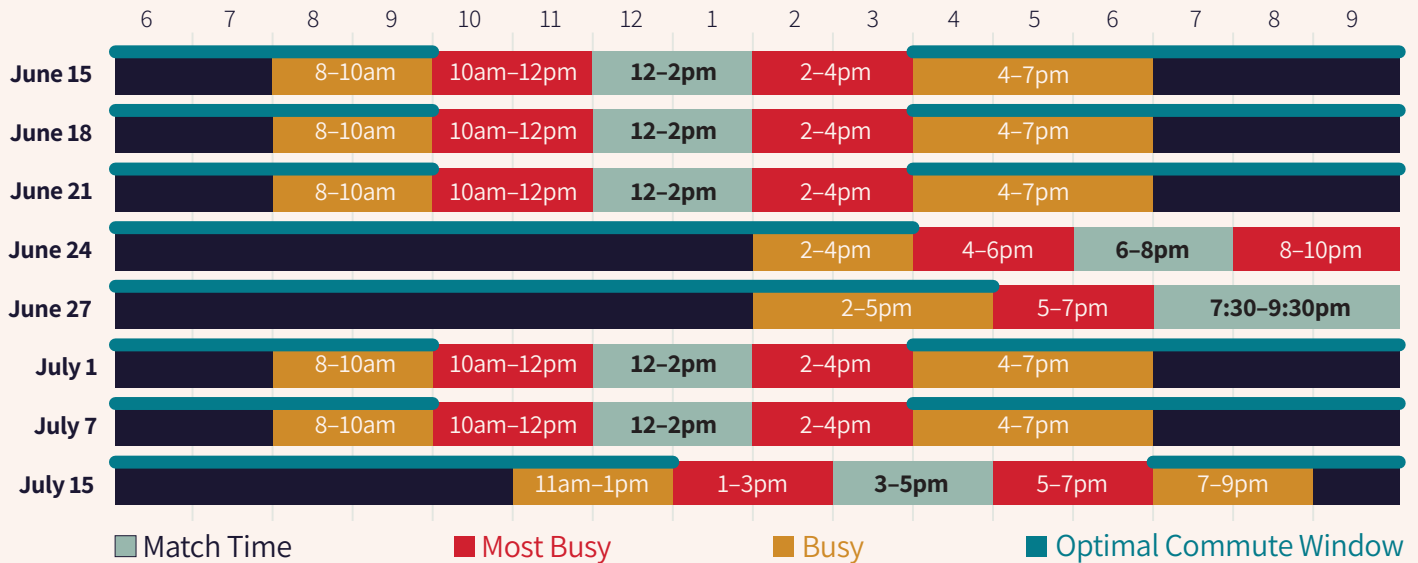

June 27, 2026 - 7:30pm ET

Congo DR v. Uzbekistan

July 7, 2026 - 12pm ET

TBD

June 18, 2026 - 12pm ET

Czechia v. South Africa

June 24, 2026 - 6pm ET

Morocco v. Haiti

## When (Not) to Travel

Plan for extra delays on these 3 big match dates: **July 1, July 7, and July 15**. Traffic is estimated to slow down around the region for 3 hours before and after each match. When the FIFA Fan Festival is open from June 11–July 19, areas around Centennial Olympic Park will remain congested all day. Georgia Commute Options recommends commuting early or late to avoid the 6-hour window surrounding each match. Or, try teleworking on match days with their flexwork resources.

### Every 5 Minutes

MARTA trains will run every 5 minutes on match days (until 10:30 p.m.)