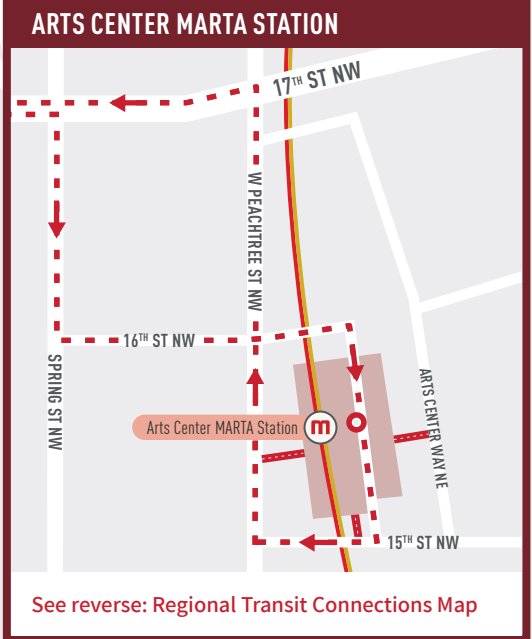

See reverse: Regional Transit Connections Map

GEORGIA TECH / HOME PARK

LEGEND

- Retail, mixed-use
- Office towers
- Hotels and attractions
- Residential
- C Atlantic Station Concierge
- 7 Numbered stairwells to parking deck
- V Valet parking stand
- P Motorcycle parking area
- MARTA bus stop
- M Arts Center MARTA station
- --- Pedestrian paths to MARTA station
- Bike rack
- U/L Uber/Lyft pick-up/drop-off zone
- --- Pedestrian path to T3
- E Elevator to parking deck

See reverse side for transportation resources.