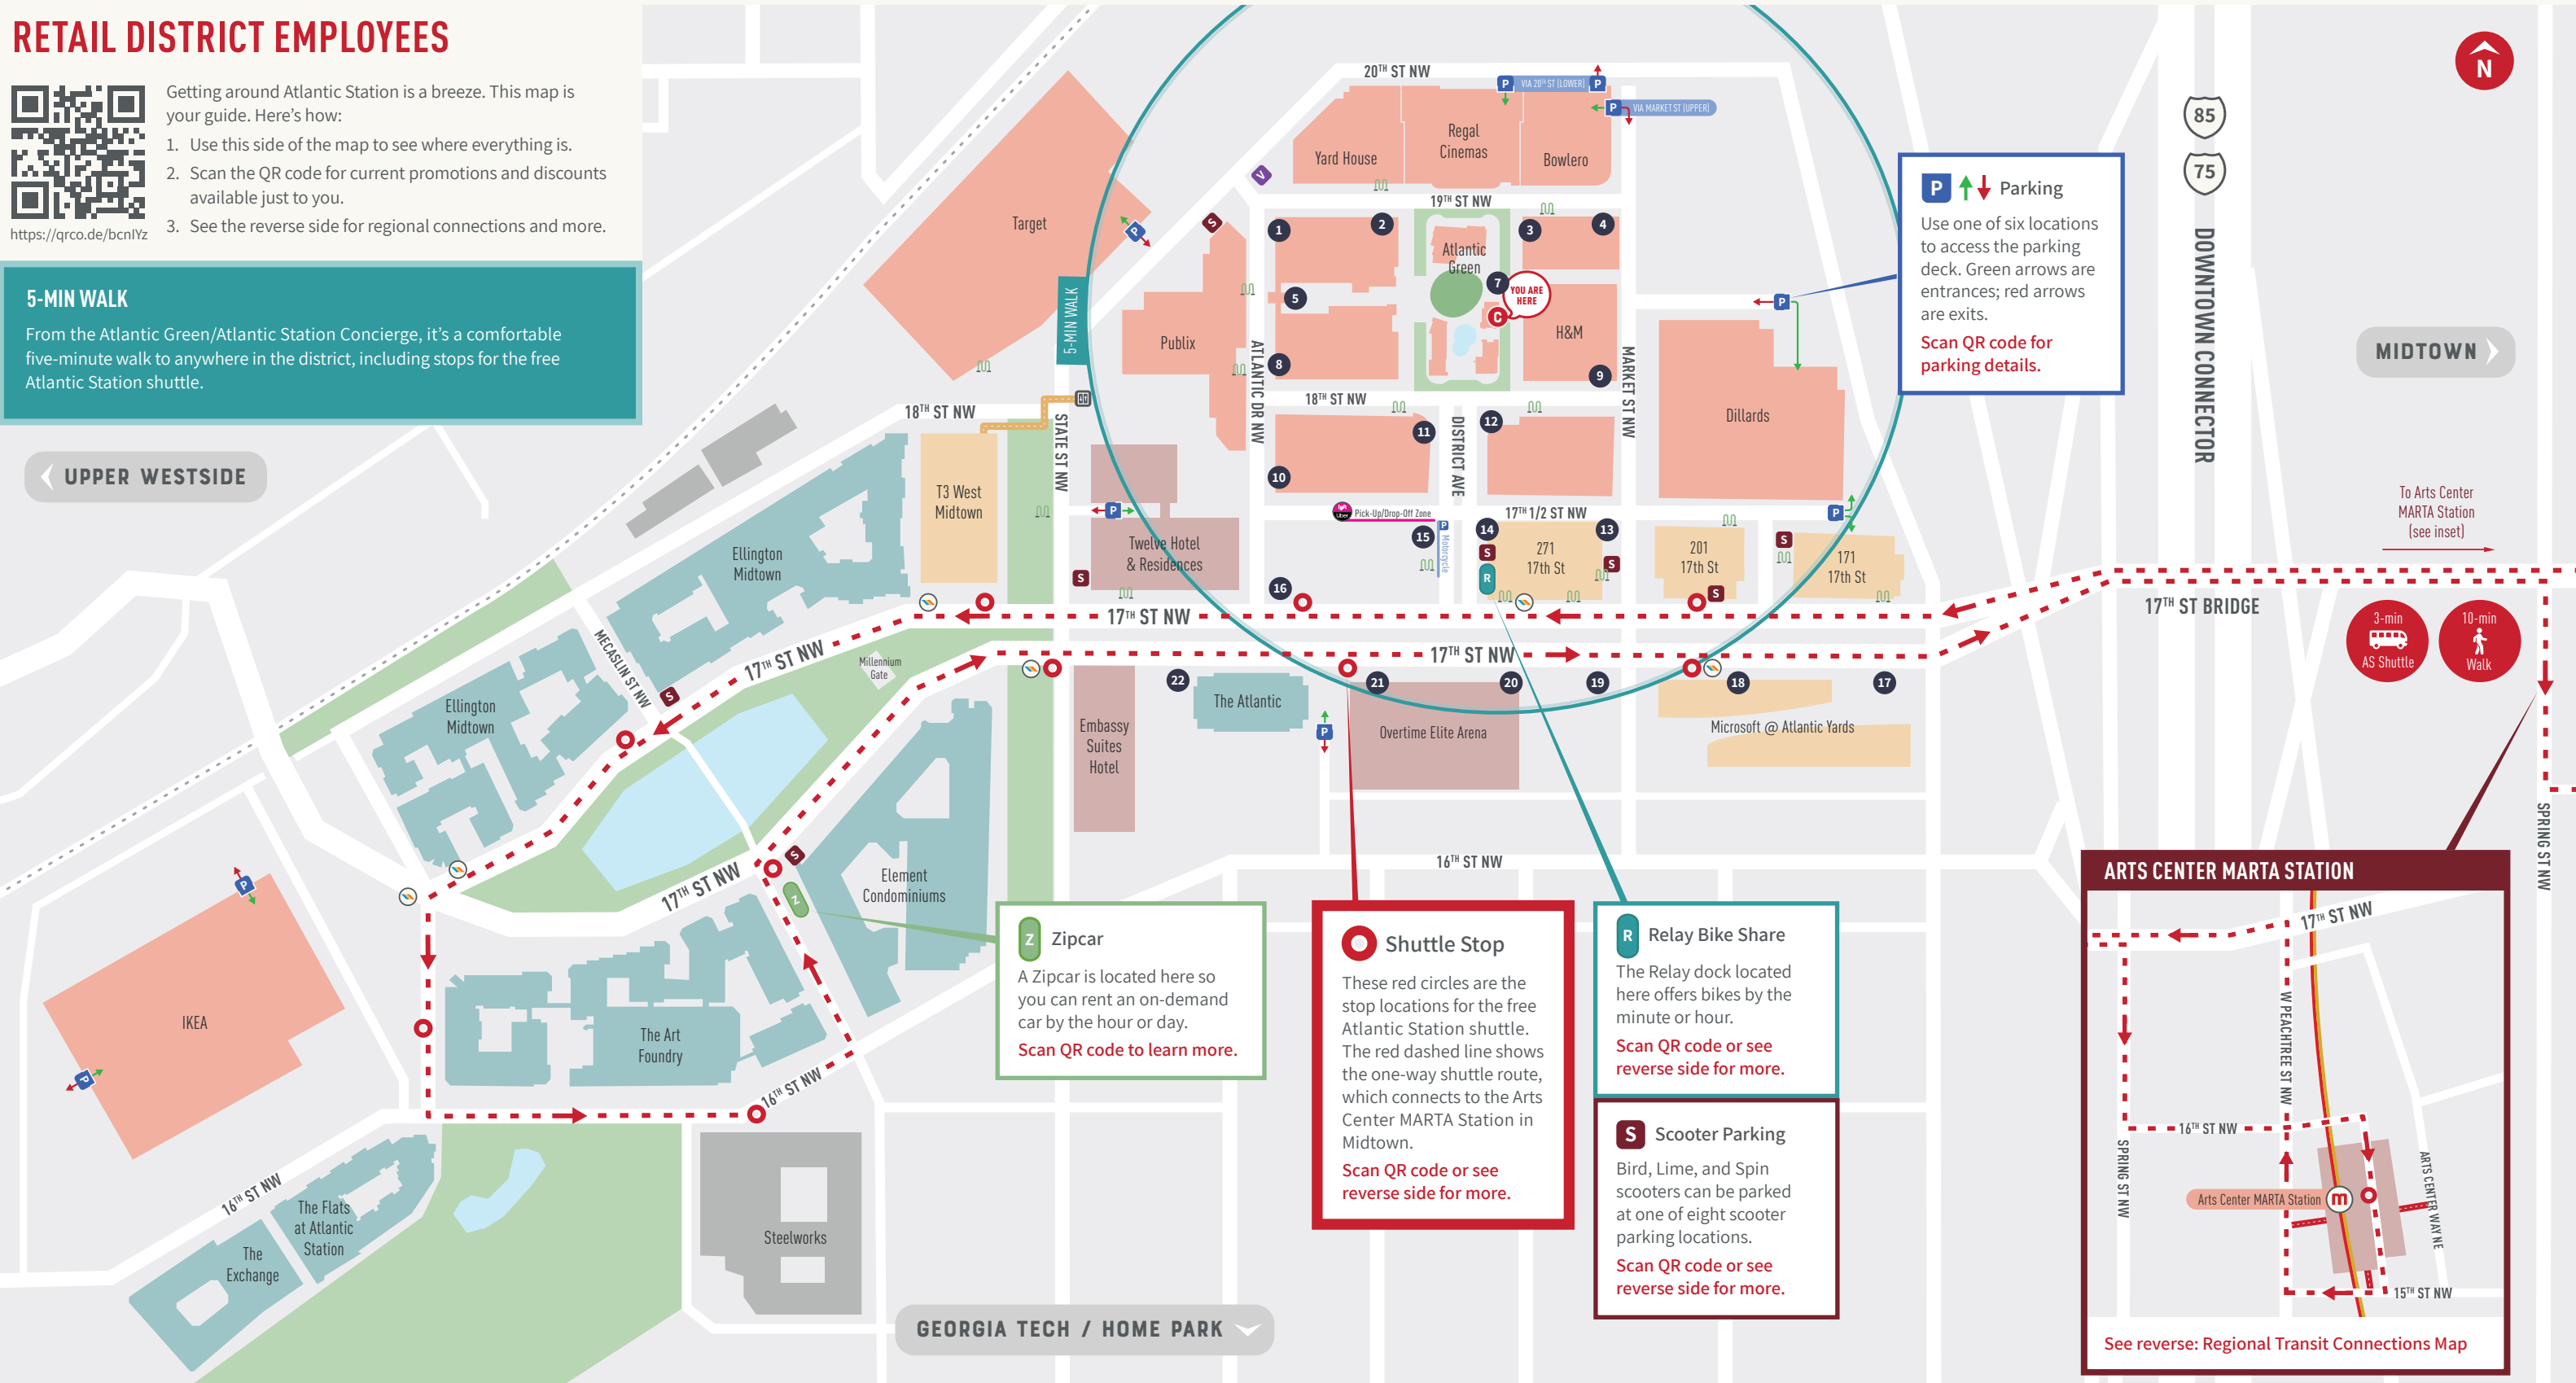

RETAIL DISTRICT EMPLOYEES

Getting around Atlantic Station is a breeze. This map is your guide. Here's how:

1. Use this side of the map to see where everything is.
2. Scan the QR code for current promotions and discounts available just to you.
3. See the reverse side for regional connections and more.

← UPPER WESTSIDE

P ↑ ↓ Parking
Use one of six locations to access the parking deck. Green arrows are entrances; red arrows are exits.
Scan QR code for parking details.

Z Zipcar
A Zipcar is located here so you can rent an on-demand car by the hour or day.
Scan QR code to learn more.

○ Shuttle Stop
These red circles are the stop locations for the free Atlantic Station shuttle. The red dashed line shows the one-way shuttle route, which connects to the Arts Center MARTA Station in Midtown.
Scan QR code or see reverse side for more.

R Relay Bike Share
The Relay dock located here offers bikes by the minute or hour.
Scan QR code or see reverse side for more.

S Scooter Parking
Bird, Lime, and Spin scooters can be parked at one of eight scooter parking locations.
Scan QR code or see reverse side for more.