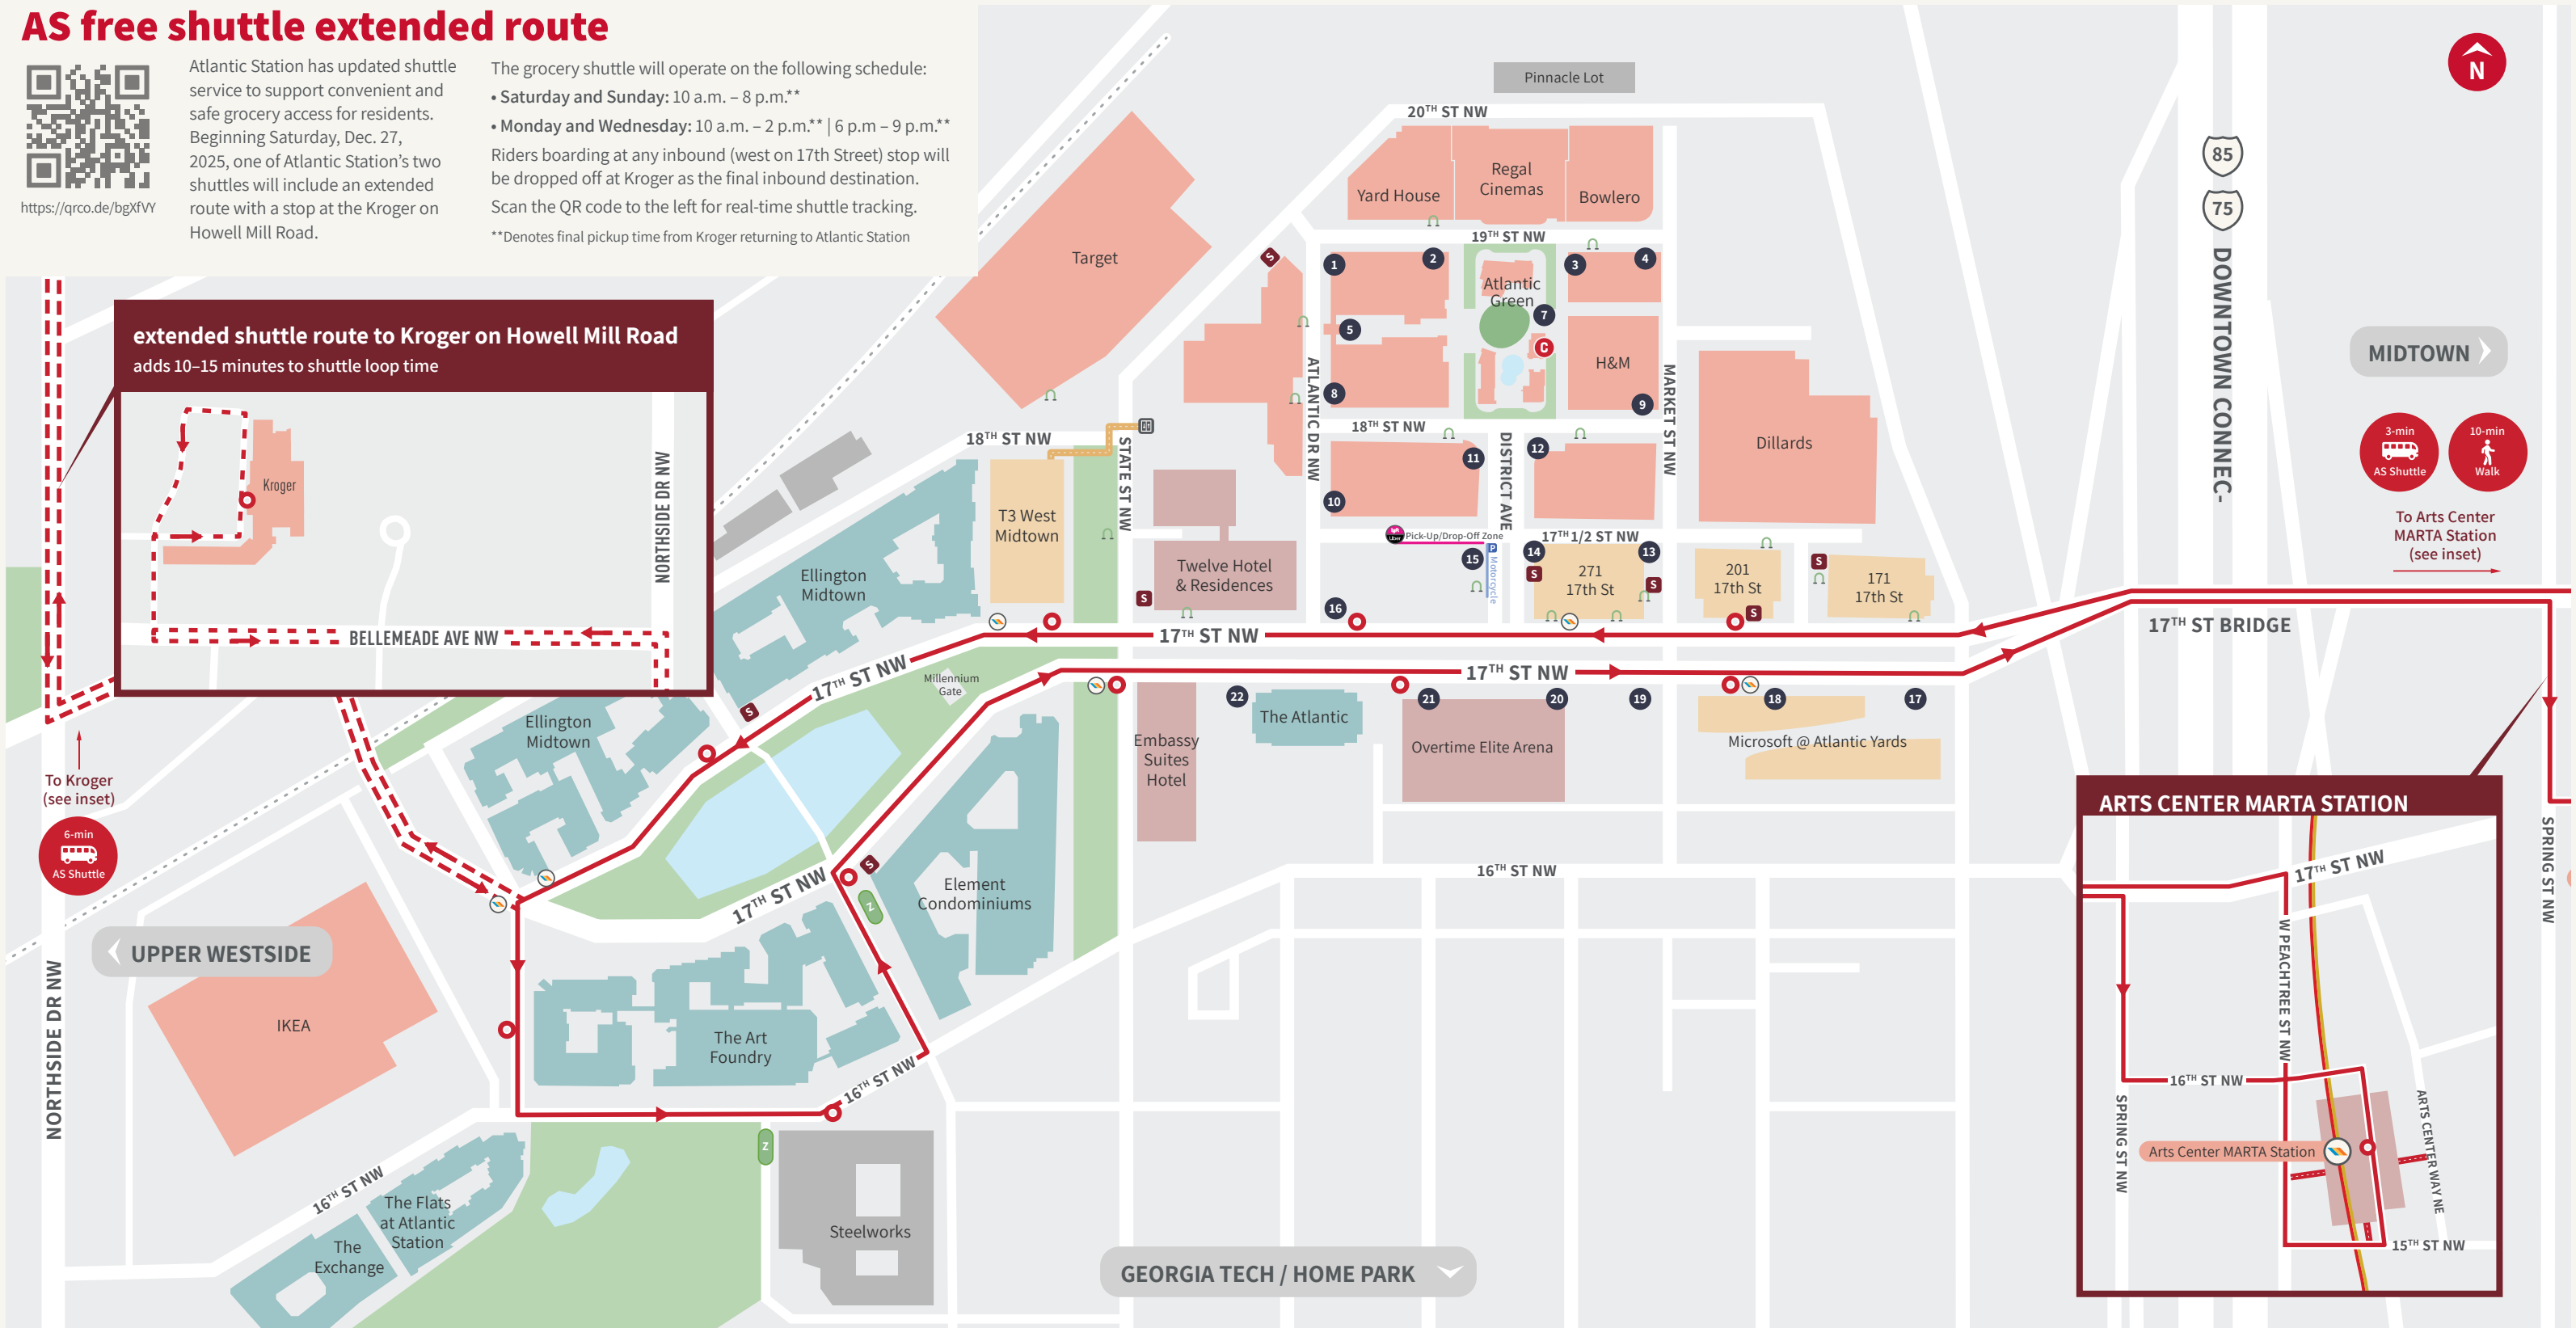

AS free shuttle extended route

<https://qrco.de/bgxfvY>

Atlantic Station has updated shuttle service to support convenient and safe grocery access for residents. Beginning Saturday, Dec. 27, 2025, one of Atlantic Station's two shuttles will include an extended route with a stop at the Kroger on Howell Mill Road.

The grocery shuttle will operate on the following schedule:

- Saturday and Sunday: 10 a.m. – 8 p.m.**
- Monday and Wednesday: 10 a.m. – 2 p.m.** | 6 p.m – 9 p.m.**

Riders boarding at any inbound (west on 17th Street) stop will be dropped off at Kroger as the final inbound destination. Scan the QR code to the left for real-time shuttle tracking.

**Denotes final pickup time from Kroger returning to Atlantic Station

extended shuttle route to Kroger on Howell Mill Road
adds 10–15 minutes to shuttle loop time

ARTS CENTER MARTA STATION

legend

■ Retail, mixed-use	○ AS Shuttle Stop	C Atlantic Station Concierge	M MARTA bus stop	U Bike rack
■ Office towers	— AS Shuttle Route	7 Numbered stairwells to parking deck	--- Pedestrian paths to MARTA station	U Uber/Lyft pick-up/drop-off zone
■ Hotels and attractions	- - - Extended Shuttle Route	P Motorcycle parking area	--- Pedestrian path to T3	E Elevator to parking deck
■ Residential		S Scooter parking		Z Zip Car